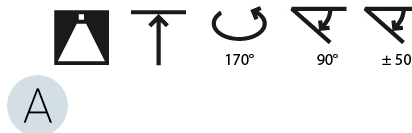

GENERAL

Series: Sign Diva Dancer
Subseries: Sign Diva Dancer Korona
Partner: Prolicht
Division: Architectural
Installation: Suspension
Product Type: Pendant
Mounting Location: Ceiling
Light Distribution: Adjustable

PHYSICAL

Shape: Round
Diameter (mm): 1100
Diameter (in): 43 5/16
Height (mm): 870
Height (in): 34 1/4
Weight (kg): 16.1
Weight (lbs): 35.42
Diffuser: PMMA - Opal / Micro-Prism / Sparkling Secret / Vintage Industrial
Fixture Finish: SSR / BKV / CWI / CRY / HAB / UFT / ITA / RUA / FTG / MYG / LOD / PUS / FRO / FUP / KIA / POP / BLS / SPG / MEY / GOH / CHC / COM / ABZ / JAG / OBR / MOS / ROR
Fixture Material: PMMA / Extruded Aluminum / Steel

ELECTRICAL

Lamp Type: LED (Zhaga Standard)
Input Wattage (W): 169.4
Total Output Wattage (W): 135
Dimming: Tri-Mode (Non-Dimming and Phase Dimming (120Vac only) and 0-10V Dimming)
Driver Included: Yes
Driver Location: Integrated
Driver Type: Constant Current - Universal
Driver Class: Class 2
Input Voltage (V): 120 - 277
Constant Current (MA): 350

LED

Color Temperature (°K): 2700 / 3000 / 4000
Max. Delivered Lumen (lm): 19520 / 19933 / 20340
CRI: >90 CRI
Lamp Life (hrs): 50000

OPTICAL

Adjustability: Rotational Canopy 170°; Tilting Canopy ±50°; Tilting Head ±90°

RATINGS AND CERTIFICATIONS

Certified By: Certified for North American Standards
IP rating: IP20