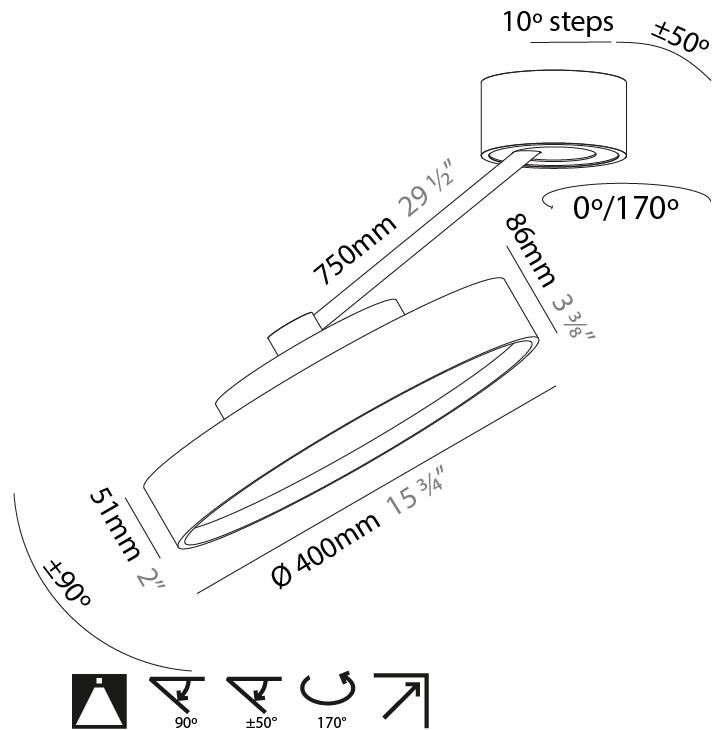

GENERAL

Series: Sign Diva Dancer
Subseries: Sign Diva Dancer Korona
Partner: Prolicht
Division: Architectural
Installation: Suspension
Product Type: Pendant
Mounting Location: Ceiling
Light Distribution: Adjustable

PHYSICAL

Shape: Round
Diameter (mm): 400
Diameter (in): 15 3/4
Height (mm): 870
Depth (mm): 86
Height (in): 34 1/4
Depth (in): 3 3/8
Weight (kg): 3.5
Weight (lbs): 7.716

Diffuser: [PMMA - Opal / Micro-Prism / Sparkling Secret / Vintage Industrial](#)

Fixture Finish: [SSR / BKV / CWI / CRY / HAB / UFT / ITA / RUA / FTG / MYG / LOD / PUS / FRO / FUP / KIA / POP / BLS / SPG / MEY / GOH / CHC / COM / ABZ / JAG / OBR / MOS / ROR](#)

Fixture Material: [PMMA / Extruded Aluminum / Steel](#)

ELECTRICAL

Lamp Type: LED (Zhaga Standard)
Input Wattage (W): 17.9
Total Output Wattage (W): 16
Dimming: Tri-Mode (Non-Dimming and Phase Dimming (120Vac only) and 0-10V Dimming)
Driver Included: Yes
Driver Location: Integrated
Driver Type: Constant Current - Universal
Driver Class: Class 2
Input Voltage (V): 120 - 277
Constant Current (MA): 500

LED

Color Temperature (*K): 2700 / 3000 / 3500 / 4000
Max. Delivered Lumen (lm): 1870 / 2340 / 2372 / 2420
CRI: >90 CRI
Lamp Life (hrs): 50000

OPTICAL

Adjustability: Rotational Canopy 170°; Tilting Canopy ±50°; Tilting Head ±90°

RATINGS AND CERTIFICATIONS

Certified By: Certified for North American Standards
IP rating: IP20