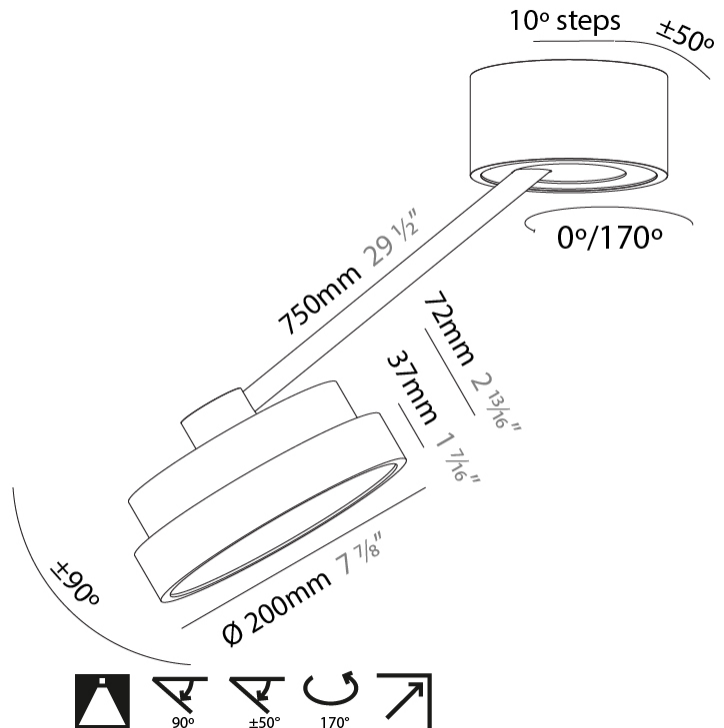

GENERAL

Series: Sign Diva Dancer
Subseries: Sign Diva Dancer Korona
Partner: Prolicht
Division: Architectural
Installation: Suspension
Product Type: Pendant
Mounting Location: Ceiling
Light Distribution: Adjustable

PHYSICAL

Shape: Round
Diameter (mm): 200
Diameter (in): 7 7/8
Height (mm): 870
Depth (mm): 86
Height (in): 34 1/4
Depth (in): 3 3/8
Weight (kg): 2.09
Weight (lbs): 4.607

Diffuser: PMMA - Opal / Micro-Prism / Sparkling Secret / Vintage Industrial

Fixture Finish: SSR / BKV / CWI / CRY / HAB / UFT / ITA / RUA / FTG / MYG / LOD / PUS / FRO / FUP / KIA / POP / BLS / SPG / MEY / GOH / CHC / COM / ABZ / JAG / OBR / MOS / ROR

Fixture Material: PMMA / Extruded Aluminum / Steel

ELECTRICAL

Lamp Type: LED (Zhaga Standard)
Input Wattage (W): 11
Total Output Wattage (W): 10
Dimming: Tri-Mode (Non-Dimming and Phase Dimming (120Vac only) and 0-10V Dimming)
Driver Included: Yes
Driver Location: Integrated
Driver Type: Constant Current - Universal
Driver Class: Class 2
Input Voltage (V): 120 - 277
Constant Current (MA): 350

LED

Color Temperature (°K): 2700 / 3000 / 3500 / 4000
Max. Delivered Lumen (lm): 860 / 1080 / 1088 / 1110
CRI: >90 CRI
Lamp Life (hrs): 50000

OPTICAL

Adjustability: Rotational Canopy 170°; Tilting Canopy ±50°; Tilting Head ±90°

RATINGS AND CERTIFICATIONS

Certified By: Certified for North American Standards
IP rating: IP20