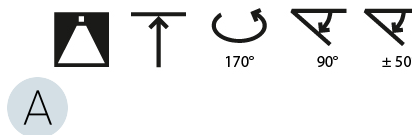

GENERAL

Series: Sign Diva Dancer
Subseries: Sign Diva Dancer Korona
Partner: Prolicht
Division: Architectural
Installation: Suspension
Product Type: Pendant
Mounting Location: Ceiling
Light Distribution: Adjustable

PHYSICAL

Shape: Round
Diameter (mm): 850
Diameter (in): 33 7/16
Height (mm): 1620
Height (in): 63 3/4
Weight (kg): 11.67
Weight (lbs): 25.67
Diffuser: PMMA - Opal / Micro-Prism / Sparkling Secret / Vintage Industrial
Fixture Finish: SSR / BKV / CWI / CRY / HAB / UFT / ITA / RUA / FTG / MYG / LOD / PUS / FRO / FUP / KIA / POP / BLS / SPG / MEY / GOH / CHC / COM / ABZ / JAG / OBR / MOS / ROR
Fixture Material: PMMA / Extruded Aluminum / Steel

ELECTRICAL

Lamp Type: LED (Zhaga Standard)
Input Wattage (W): 96.8
Total Output Wattage (W): 76.8
Dimming: Tri-Mode (Non-Dimming and Phase Dimming (120Vac only) and 0-10V Dimming)
Driver Included: Yes
Driver Location: Integrated
Driver Type: Constant Current - Universal
Driver Class: Class 2
Input Voltage (V): 120 - 277
Constant Current (MA): 600

LED

Color Temperature (°K): 2700 / 3000 / 4000
Max. Delivered Lumen (lm): 11160 / 11388 / 11620
CRI: >90 CRI
Lamp Life (hrs): 50000

OPTICAL

Adjustability: Rotational Canopy 170°; Tilting Canopy ±50°; Tilting Head ±90°

RATINGS AND CERTIFICATIONS

Certified By: Certified for North American Standards
IP rating: IP20