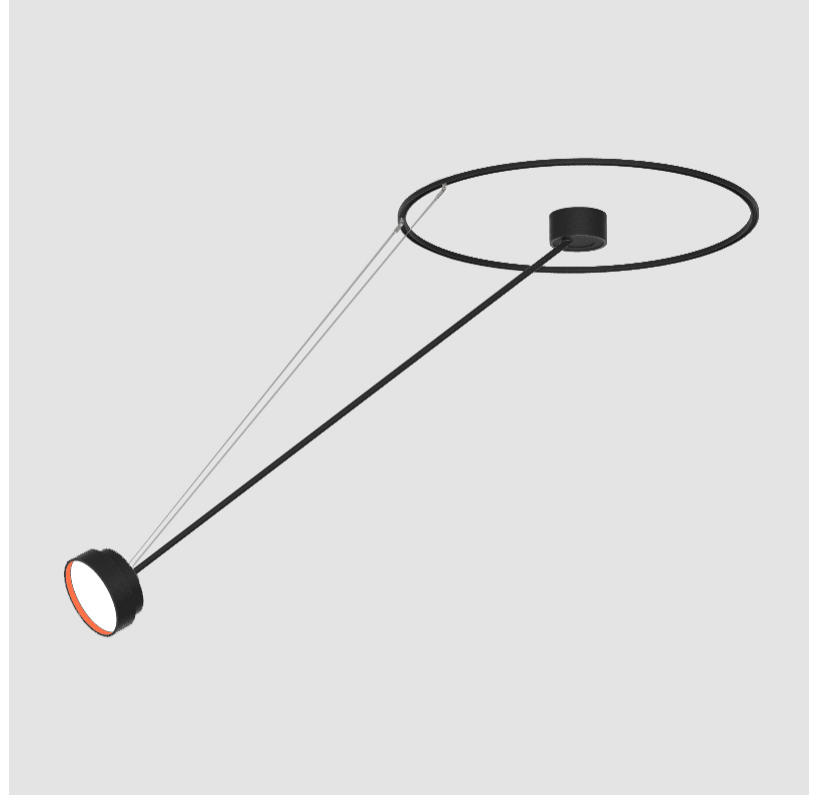

GENERAL

Series: Sign Diva Dancer
Subseries: Sign Diva Dancer Korona
Partner: Prolicht
Division: Architectural
Installation: Suspension
Product Type: Pendant
Mounting Location: Ceiling
Light Distribution: Adjustable

PHYSICAL

Shape: Round
Diameter (mm): 200
Diameter (in): 7 7/8
Height (mm): 1620
Height (in): 63 3/4
Weight (kg): 3.3
Weight (lbs): 7.26
Diffuser: PMMA - Opal / Micro-Prism / Sparkling Secret / Vintage Industrial
Fixture Finish: SSR / BKV / CWI / CRY / HAB / UFT / ITA / RUA / FTG / MYG / LOD / PUS / FRO / FUP / KIA / POP / BLS / SPG / MEY / GOH / CHC / COM / ABZ / JAG / OBR / MOS / ROR
Fixture Material: PMMA / Extruded Aluminum / Steel

ELECTRICAL

Lamp Type: LED (Zhaga Standard)
Input Wattage (W): 11
Total Output Wattage (W): 10
Dimming: Tri-Mode (Non-Dimming and Phase Dimming (120Vac only) and 0-10V Dimming)
Driver Included: Yes
Driver Location: Integrated
Driver Type: Constant Current - Universal
Driver Class: Class 2
Input Voltage (V): 120 - 277
Constant Current (MA): 350

LED

Color Temperature (°K): 2700 / 3000 / 3500 / 4000
Max. Delivered Lumen (lm): 860 / 1080 / 1088 / 1110
CRI: >90 CRI
Lamp Life (hrs): 50000

OPTICAL

Adjustability: Rotational Canopy 170°; Tilting Canopy ±50°; Tilting Head ±90°

RATINGS AND CERTIFICATIONS

Certified By: Certified for North American Standards
IP rating: IP20